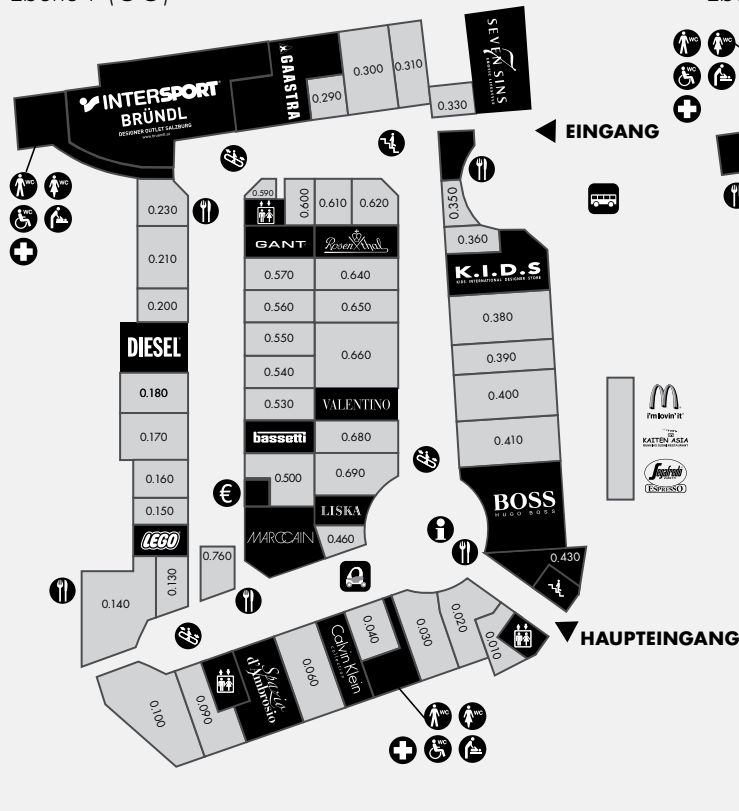

Mode
Fashion

0039 Italy	1.800
Arqueonautas	0.180
Barbour	0.660
Belstaff	1.050
Blumarine	0.690
Burlington	1.760
Calvin Klein Collection	0.050
Calvin Klein Jeans	1.560
Camel Active	1.200
Cinque	1.570
Daniel Hechter	0.060
Desigual	1.380
Diesel	0.190
Dockers NEW	1.690
Escada	0.390
Ecko Unltd	1.600
Falke	1.720
Gastra	0.260
Gant	0.580
Garcia Jeans	1.080
Gardeur	1.070
Guess	1.090
Speers London	0.560
Hugo Boss	0.420
Jet Set NEW	0.530
Jil Sander	0.020

SHOP

Ebene 1 (OG)

Liska NEW	0.720
Marc Cain NEW	0.470
Marvelis	1.470
McGregor	0.260
René Lezard	0.410
Roy Robson	0.380
Rifle Jeans	1.250
Sartoria	0.350
Schneiders Salzburg	0.130
Seidensticker	0.210
Sluis Leder	1.230
St. Emile	0.030
Store House	1.770
Stefanel	0.040
Strenesse	0.400
Tom Tailor Denim	1.360
Valentino	0.680

Wellensteyn NEW	1.510
Zegna Outlet Store	0.700
Zoo York	1.590
Schuhe & Accessoires Shoes & Accessories	
Alessio	1.700
Baldinini	0.010
Clarks NEW	1.480
Crocs	1.580
GK Mayer Shoes	0.550
Hanna White Collection	0.620
Marc Picard	1.060
Salamander	1.490
Skechers	1.630
Spazio d'Ambrosio	0.070
Top Shoe	1.170