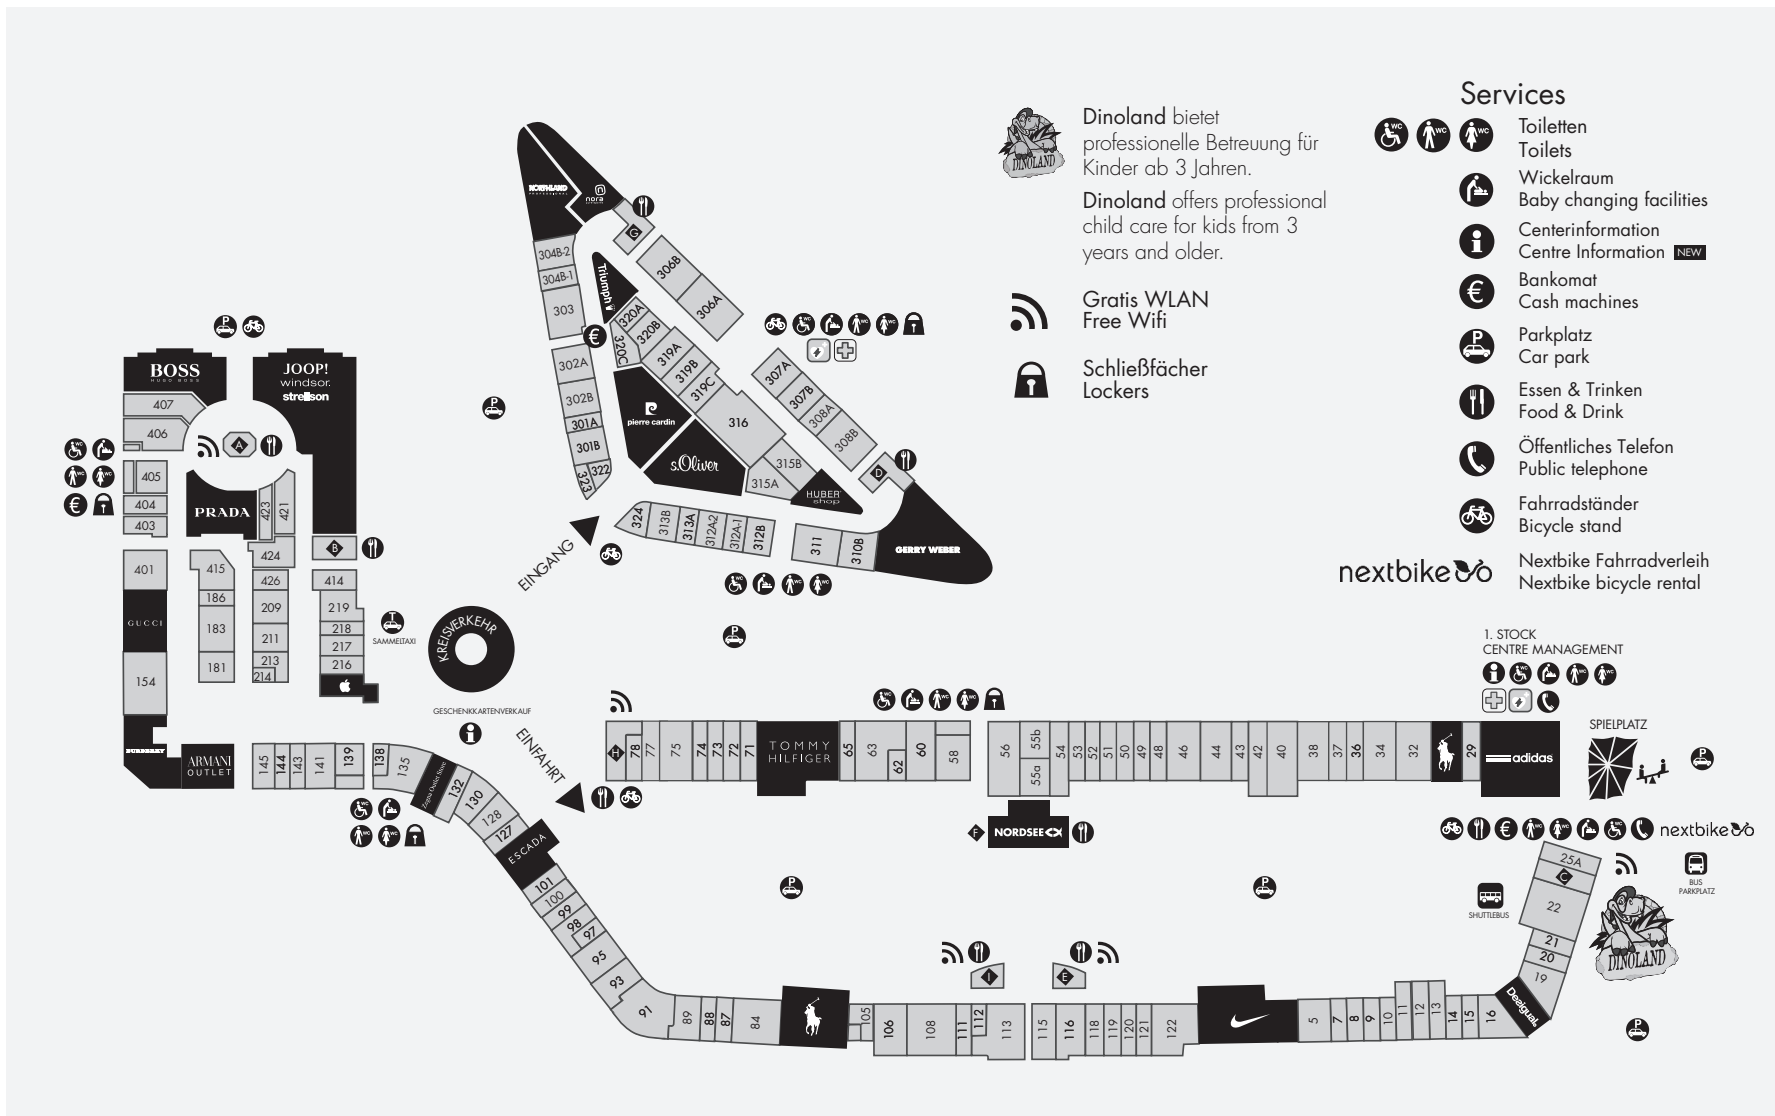

Mode Fashion

7 For All Mankind	127
Aigner	54
Aigner COMING SOON	217
Airfield	209
Armani	146
Barbour	135
Bench	320B
Benetton	29
Bogner	5
Burberry	149
Burlington	12
Calvin Klein Collection	414
Calvin Klein Jeans	183
Camel Active	218
Casa Moda	301A
Corneliani	421
Cross Jeanswear	319C
Desigual	17
Diesel	154
Digel	316
Escada	102
Falke	106

G-Star RAW	93
Gant	128
Gerry Weber	310A
Gin Tonic NEW	52
Gucci	158
Guess	89
Hallhuber	73
Hugo Boss	408
Jack & Jones/Vero Moda	302B
Jones	115
Joop Windsor Strellson	409
Karl Lagerfeld COMING SOON	144
Lacoste	60
Levi's/Dockers	46
Licona	139
Mango	75
Marc O'Polo	130
Marvelis	43
McGregor/Gaastra	63
Mexx	32
Miss Sixty/Energie	118
Mustang	122
Napapijri COMING SOON	52
Olymp	44
Only	320A
Original Salzburger	87
Pierre Cardin	318
Pepe Jeans	95
Polo Ralph Lauren	80
Porsche Design	132
Prada	417
René Lezard	113
Seidensticker/Jacques Britt	219
Sluis Leder	313B

Dinoland bietet professionelle Betreuung für Kinder ab 3 Jahren.
Dinoland offers professional child care for kids from 3 years and older.

Gratis WLAN
Free Wifi

Schließfächer
Lockers

Services

- Toiletten
  Toilets
- Wickelraum
  Baby changing facilities
- Centerinformation
  Centre Information **NEW**
- Bankomat
  Cash machines
- Parkplatz
  Car park
- Essen & Trinken
  Food & Drink
- Öffentliches Telefon
  Public telephone
- Fahrradständer
  Bicycle stand
- Nextbike Fahrradverleih
  Nextbike bicycle rental

S.Oliver	317
Sportalm	120
Stefanel	74
Tommy Hilfiger	66
Tom Tailor	38
True Religion	53
Trussardi Jeans	403
Ulla Popken	65
Van Laack	56
Wellensteyn NEW	50
Wolford	105

Zegna Outlet Store	133
Schuhe & Accessoires Shoes & Accessories	
Aldo	19
Baldinini	415
Bally	181
Braccialini	426
Bree	112
Church's	423
Clarks NEW	315B
Crocs	20

Ecco	121
Fossil	145
Furla	404
Gabor	301B
Geox	141
Hanna White Collection	320C
Högl NEW	111
Humanic	91
Liebeskind Berlin	37
Lloyd Shoes	311

Marc Picard	312B
Michael Kors	401
Pollini	405
Roeckl	62
Salamander	211
Samsonite	58
SPADA	116
Sunglass Time	97

Schmuck & Uhren Jewellery & Watches	
Swarovski	214
Swatch	138
Time & Style	322
Kinder Children	
Burberry Kids NEW	216
K.I.D.S.	22
Lego Wear	313A
Petit Bateau	21

Polo Ralph Lauren Children	30
Sanetta/Marc O' Polo Junior	9
Tommy Hilfiger Kids	15
Sport & Freizeit Sports & Outdoor	
Adidas	26
Billabong	319A
Burton	34
Golfino	99
Jack Wolfskin COMING SOON	55B
Kappa	306B
Mountain Warehouse	72
Nike Factory Store	1
Nora Pure Sports	304A-1
Northland	304A-2
Oakley	119
O'Neill	304B-2
Puma	108
Quiksilver Outlet Store	308B
Reebok NEW	40
Regatta	307B
Salewa	302A
Salomon	48
Timberland	84
Vans	11

Unterwäsche & Dessous Underwear & Lingerie	
Calvin Klein Underwear	143
Huber	314
Intimissimi/Calzedonia	77
Palmer's	16
Schiesser	7
Seven Sins Erotic Lifestyle	306A
Triumph	321
Wohnen & Geschenke Home & Gifts	
Arzberg/Fissler	88

Berndorf	8
Estella	312A-1
Home	78
Home & Cook	49
Le Creuset	323
Lindt & Sprüngli	98
Lindt & Sprüngli NEW	308A
Temporary	
Möve	312A-2
Parfumerie Alina	315A
Rosenthal	71
The Body Shop	100
The Cosmetics Company Store	101
The Living Place	310B
Villeroy & Boch	13
Vossen/Billerbeck	307A
WMF/Riess/Kelomat	303
Zwilling	304B-1
Diverses* Others*	
Bank Burgenland*	25A
Drei	14
Gulliver's Reise-Outlet*	10
Hillinger Leo Weingut*	324
mcworld Apple Reseller Store*	215
Essen & Trinken* Food & Drinks*	
Artner Café	A
Asia Cocos	B
Burger King	C
Cafe Cappuccino	D
Coffeeshop Company	E
Nordsee	F
Pizza e Pasta	G
Segafredo Espresso	H
Sweet & Meet	I

Shops mit * sind teilweise von der dauerhaften Reduktion ausgenommen.
Shops with * are partly excluded from the reduction.