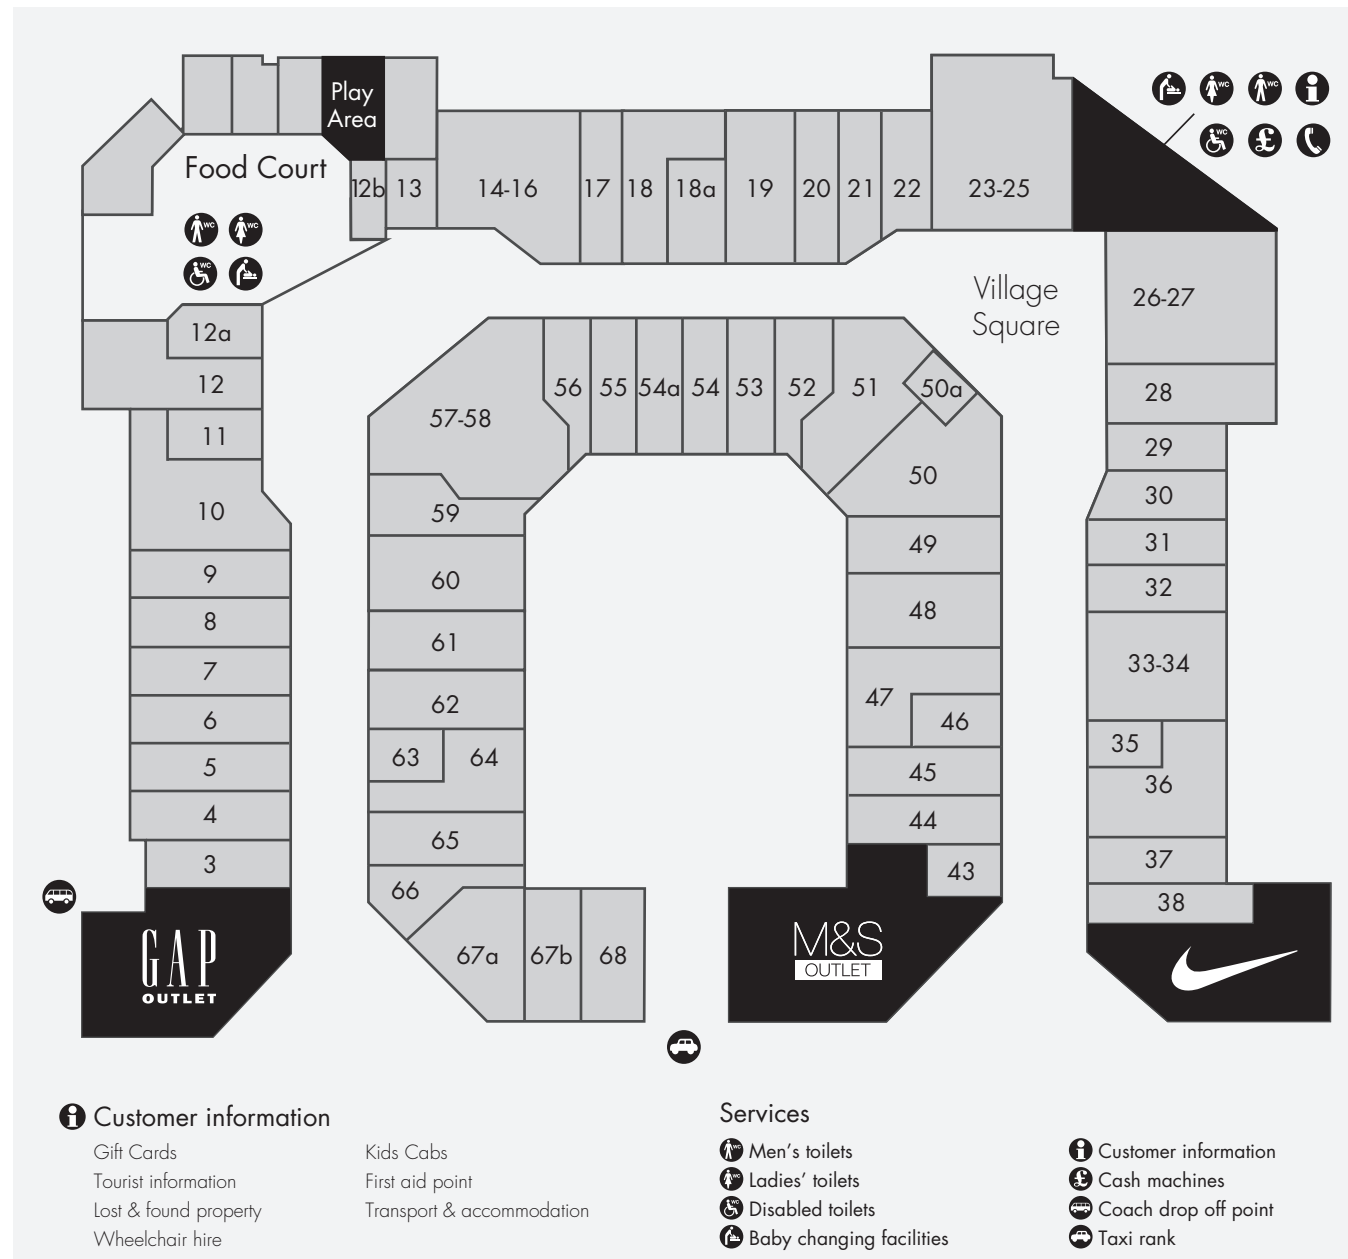

 [EastMidlandsDesignerOutlet](https://www.facebook.com/EastMidlandsDesignerOutlet)
eastmidlandsdesigneroutlet.com

Fashion

Bench	30
Ben Sherman	8
Calvin Klein Jeans	65
Camille	6
Cotton Traders	37
Gap Outlet	1-2
Hawes & Curtis	49
Jacques Vert Group	9
Jaeger	67a
Jeff Banks	52
John Partridge NEW	38
Klass	53
Lacoste	68
Levi's	28
M&S Outlet	40-42

Moss Bros	48
Next Clearance	14-16
Petroleum	5
Phase Eight	29
Pretty Green NEW	56
Roman Originals	7
Skopes NEW	54a
Suits Direct	51
Superdry	50

Sports & Outdoor

Adidas	57-58
John Partridge NEW	38
Mountain Warehouse	17
Nike Factory Store	39
Reebok	59
Tog 24	36
Trespass	55

Footwear, Accessories & Luggage

Antler	20
Bags Etc.	54
Clarks Outlet	23-25
Fiorelli	43
Fossil COMING SOON	4
Kurt Geiger	64
Pavers Outlet	47

Radley	44
Sole Trader	33-34
Sunglass Hut	63
Jewellery & Beauty	
Chapelle Jewellery	45

Claire's Outlet	46
Perfume Point	50a
The Body Shop	11
Watchstation COMING SOON	3

Children	
Bench	30
Clarks Outlet	23-25
Designer Kidz	21

Game	61
Gap Outlet	1-2
Levi's	28
Mamas and Papas	62
Next Clearance	14-16