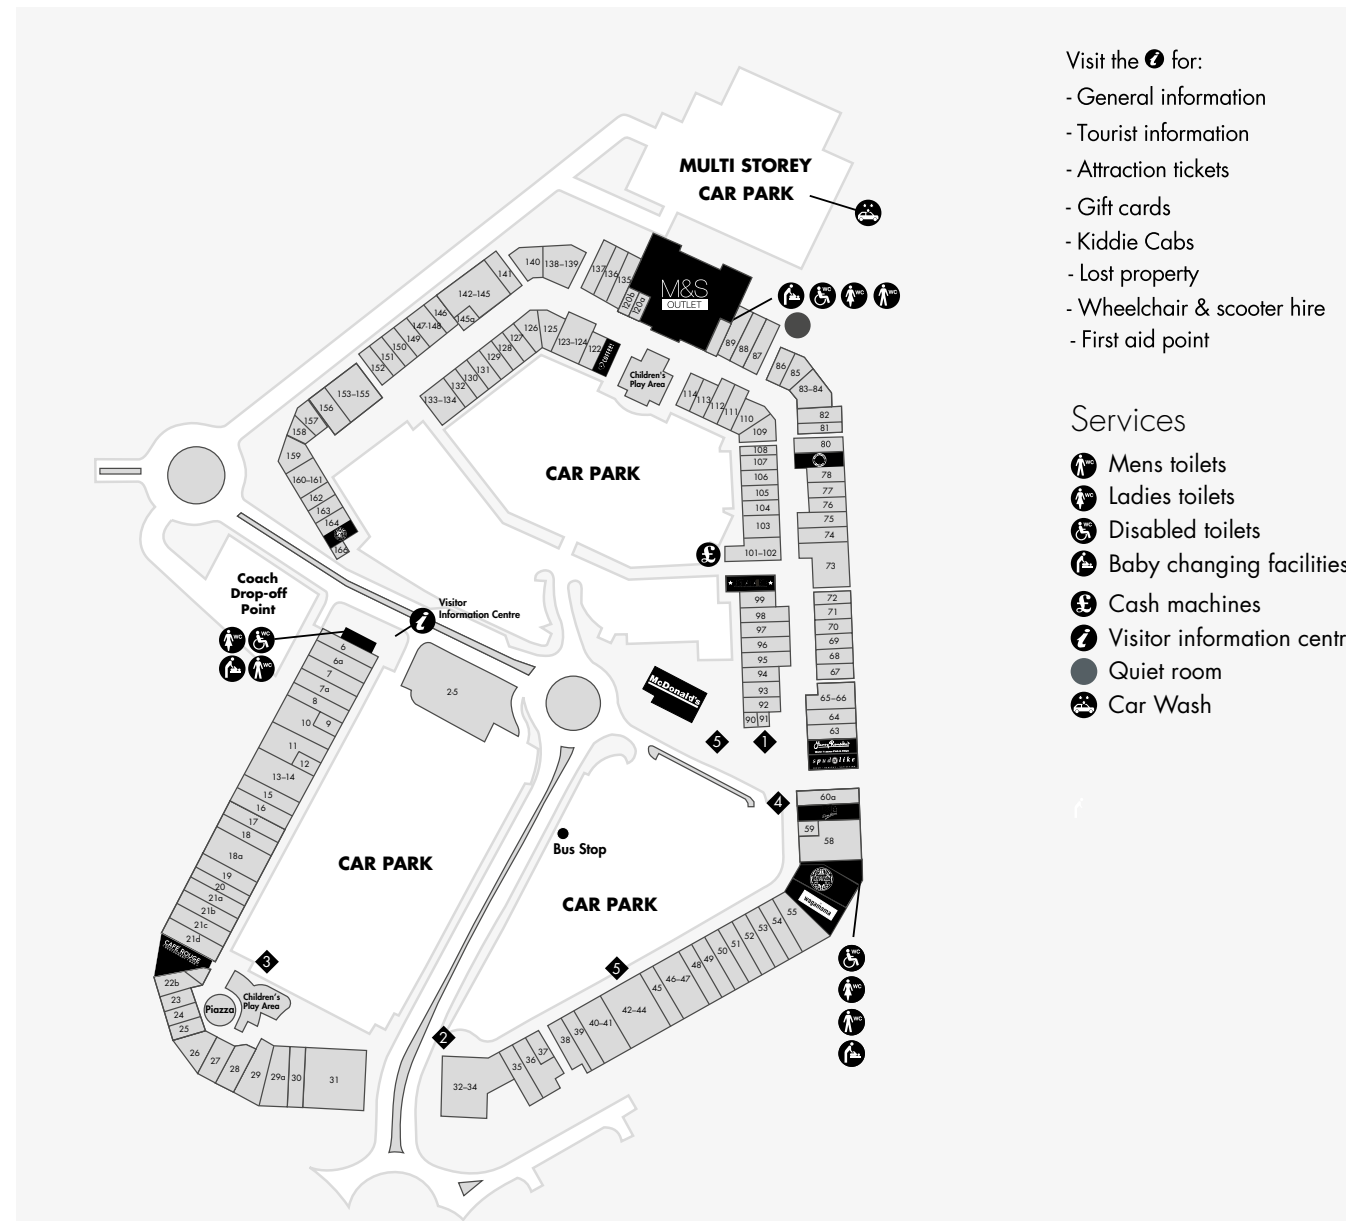

Tommy Hilfiger	123-124
Warehouse	18
Wolford	120b
Ugg Australia	112-113

Children

Bench	21b
Clarks	42-44
Crocs	7a
Designer Kidz Store	76
Gant	136
Gap Outlet	2-5
Jigsaw	89
Joules	88
Lacoste	156
Mamas & Papas	50
Marks & Spencer Outlet	115-119
Monsoon	35
Next Clearance	32-34
O'Neill	21a
Original Penguin	23
Petroleum	11
Polo Ralph Lauren	142-145

Sports & Outdoor

Adidas/Reebok	73-74
Animal	78
Asics	7
Billabong	106
Columbia Sportswear	26
Mountain Warehouse	53
Nike Factory Store	31
Oakley Vault	75
O'Neill	21a
Regatta	38
Sports Direct	13-14
The North Face	29a
Tog 24	30

Footwear, Luggage & Accessories

Antler	96
Asics	7
Church's	141
Claire's Accessories	59
Clarks	42-44
Crocs	7a

Daniel Footwear	107
David Clulow	129
Dune	17
Ecco	97
Fiorelli	92
Folli Follie	163
Fossil	101-102
Joesph	130

Kipling	68
Kurt Geiger	132
Lulu Guinness	149
Michael Kors	150
Mulberry	80
Oakley Vault	75
Osprey London	120a

Radley	87
Samsonite	8
Skechers	36
Sole Trader	54
Sunglass Hut	86
Timberland	10
Tripp	28
Ugg Australia	112-113
Vans	110

Visit the **i** for:

- General information
- Tourist information
- Attraction tickets
- Gift cards
- Kiddie Cabs
- Lost property
- Wheelchair & scooter hire
- First aid point

Services

- **i** Mens toilets
- **w** Ladies toilets
- **♿** Disabled toilets
- **👶** Baby changing facilities
- **💰** Cash machines
- **i** Visitor information centre
- **🔇** Quiet room
- **🚗** Car Wash

Lingerie

Calvin Klein Underwear	85
Elle Macpherson Intimates	127
Marks & Spencer Outlet	115-119
Wonderbra/Playtex	71
Wolford	120b

Jewellery & Beauty

Chapelle Jewellery	95
Clogau Gold	90
Folli Follie	163
Fossil	101-102
Fragrance Shop	122
L'Occitane	12
Links of London	152
Molton Brown	9
Pilgrim	91
Swarovski	108
Tag Heuer	151
The Body Shop	67
The Cosmetic Company Store	160-161
Watch Station	103

Home & Gifts

Bedeck	98
Bose	138-139
Christy Outlet Store	94
Cross	145a
Denby	70
Kitch'n'Sync	27
Le Creuset	164
Marks & Spencer Outlet	115-119

Paperchase	6
Fragrance Shop	122
Portmeirion	72
Pro Cookware	140
Swarovski	108
The Works	63
WHSmith	65-66
Whittard of Chelsea	69

Food, Drinks & Confectionery

Cadbury	64
Café Rouge	22a
Costa Coffee	165
Ed's Easy Diner	60
Harry Ramsden's	62
Holland & Barrett	114
Lindt	162
Love Coffee	121
McDonald's Drive Thru	1
Pizza Express	57
Pret A Manger	100
Spudulike	61
Starbucks	79
Thorntons	37
Wagamama	56
Yo Sushi COMING SOON	159

Andrea Mattia Concessions	
Carvery	1
Cornish Pasties	2
Burgers	3
Krispy Kreme	4
Mr Pretzel	5