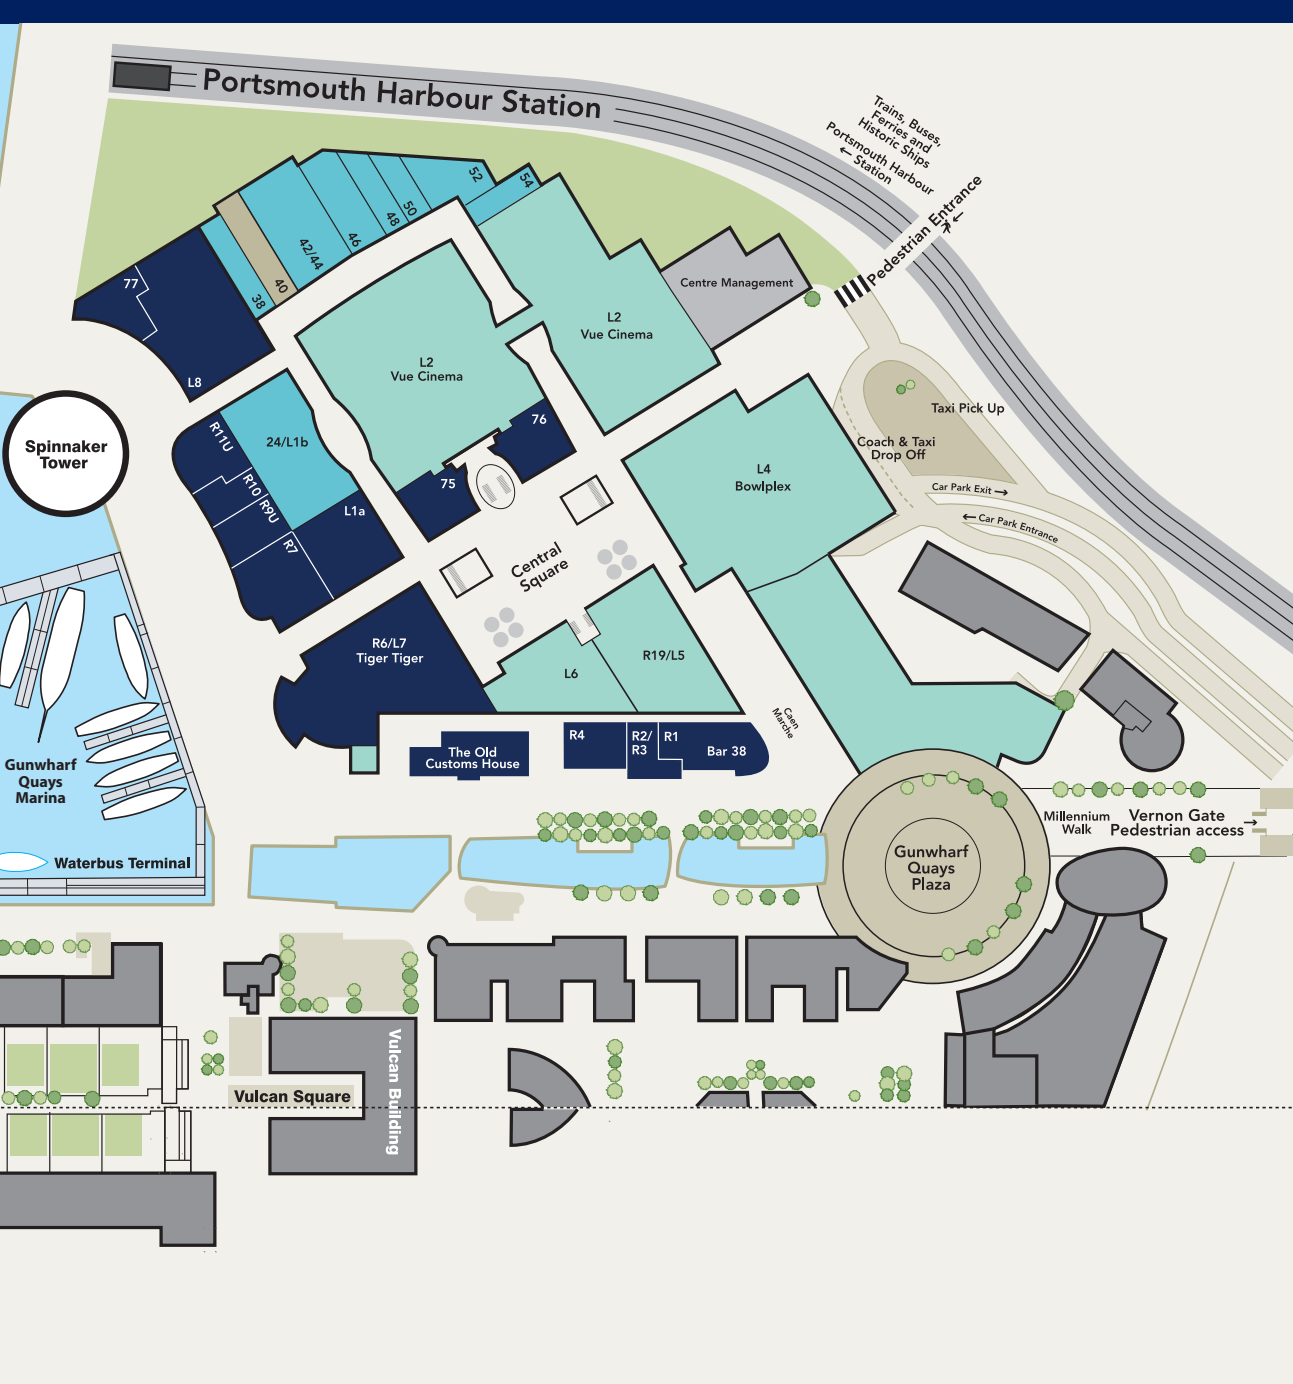

First Floor

- Customer Services
- Bars / Restaurants / Coffee Shops
- Residential
- Baby Change
- Retail
- Entertainment / Leisure
- Toilets

Retail