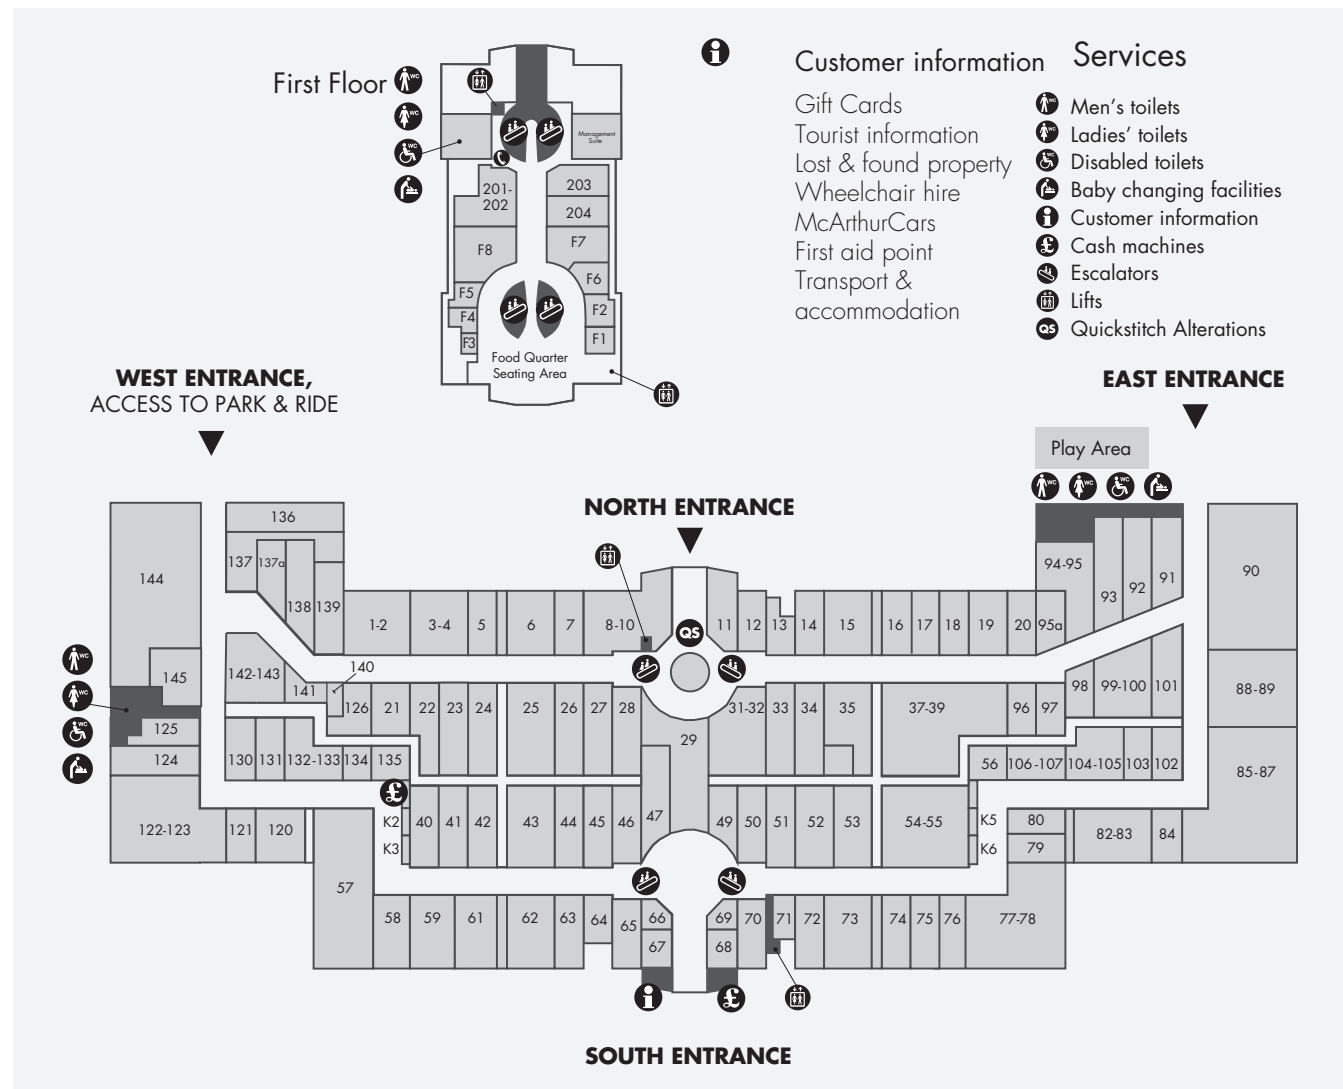

Children

DKZ – Designer Kidz	75
Gap Outlet	90
Hamleys Outlet	63
Mamas & Papas Outlet	51
Next Clearance	144

Home & Gifts

Amefa	134
Atelier Galleries	67

Bedeck	136
Bose	99-100
China China	121
Christy Outlet Store	106-107
Denby	103
Home and Cook	70
Le Creuset	135
O2	56
Pro Cook	104-105
Red 5	64
That's Entertainment	122-123

First Floor

Customer information Services

Gift Cards
Tourist information
Lost & found property
Wheelchair hire
McArthurCars
First aid point
Transport & accommodation

- Men's toilets
- Ladies' toilets
- Disabled toilets
- Baby changing facilities
- Customer information
- Cash machines
- Escalators
- Lifts
- Quickstitch Alterations