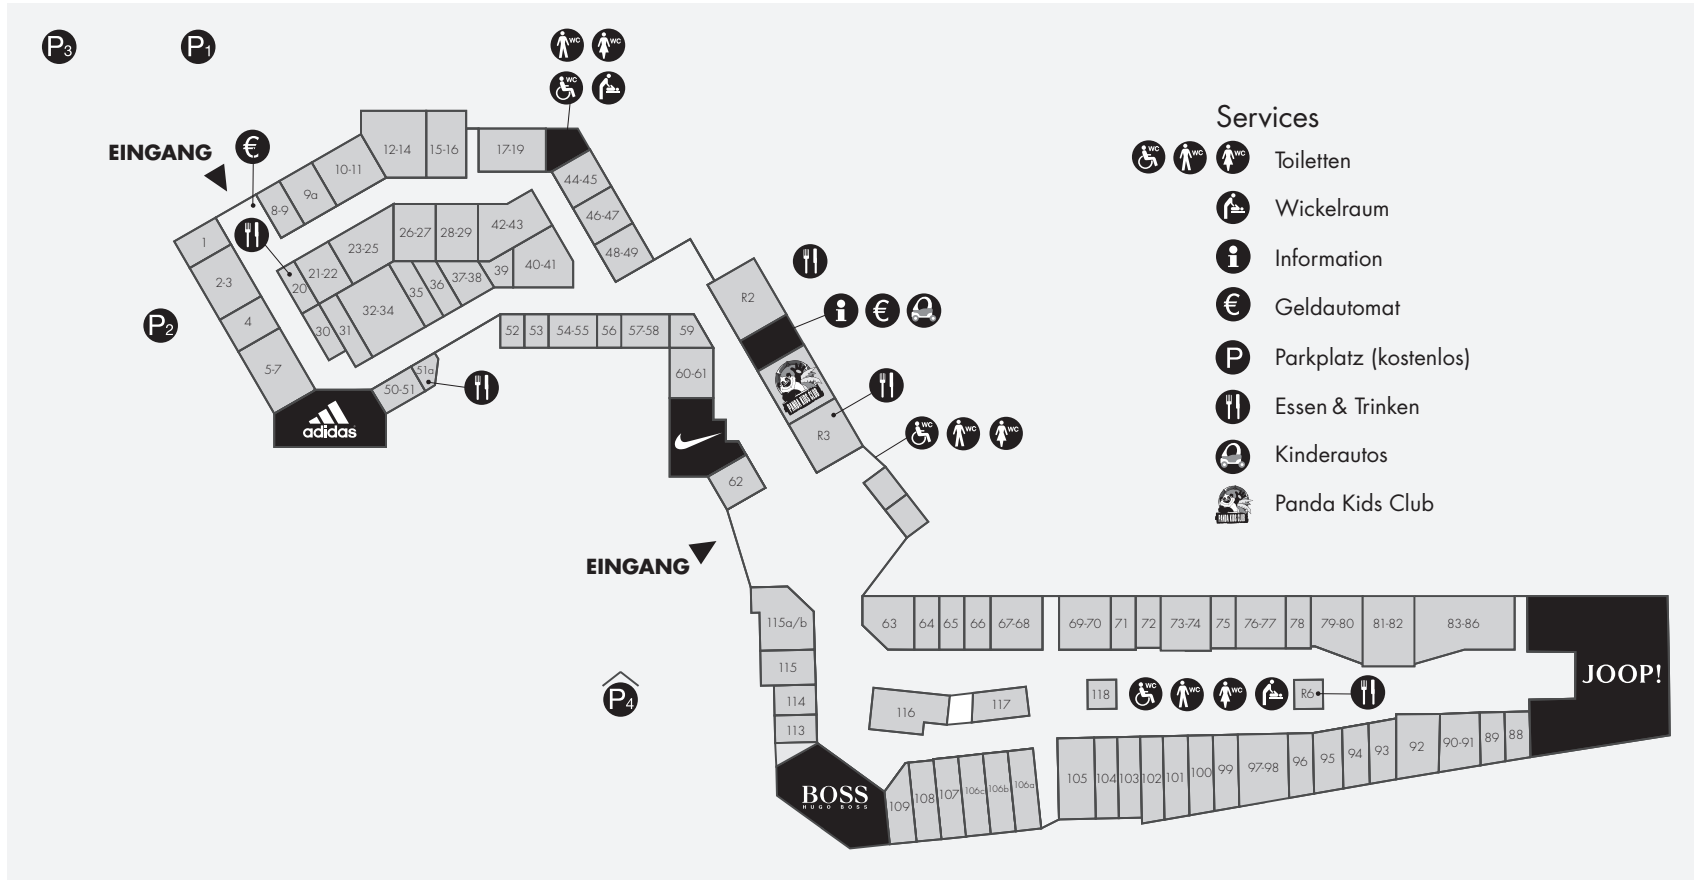

Mode
Fashion

Belstaff	90-91
Bench	102
Brax	81-82
Calvin Klein Jeans	57-58
Camel Active	31
Cinque	108
Converse/Gant footwear	105
Daniel Hechter	46-47
Desigual	115
Diesel	116
Ecko unltd.	50-51
Escada	92
Esprit	83-86
Fossil	63
Frieda & Freddie's	
New York	30
Gastra/McGregor	79-80
Gant	69-70
Geox	59
Golfino	71
Guess	97-98
Hallhuber	21-22
Hugo Boss	110-112
Jack&Jones/ Vero Moda	76-77
Joop/Strellson	87
Lacoste	115a/b
Levi's	60-61