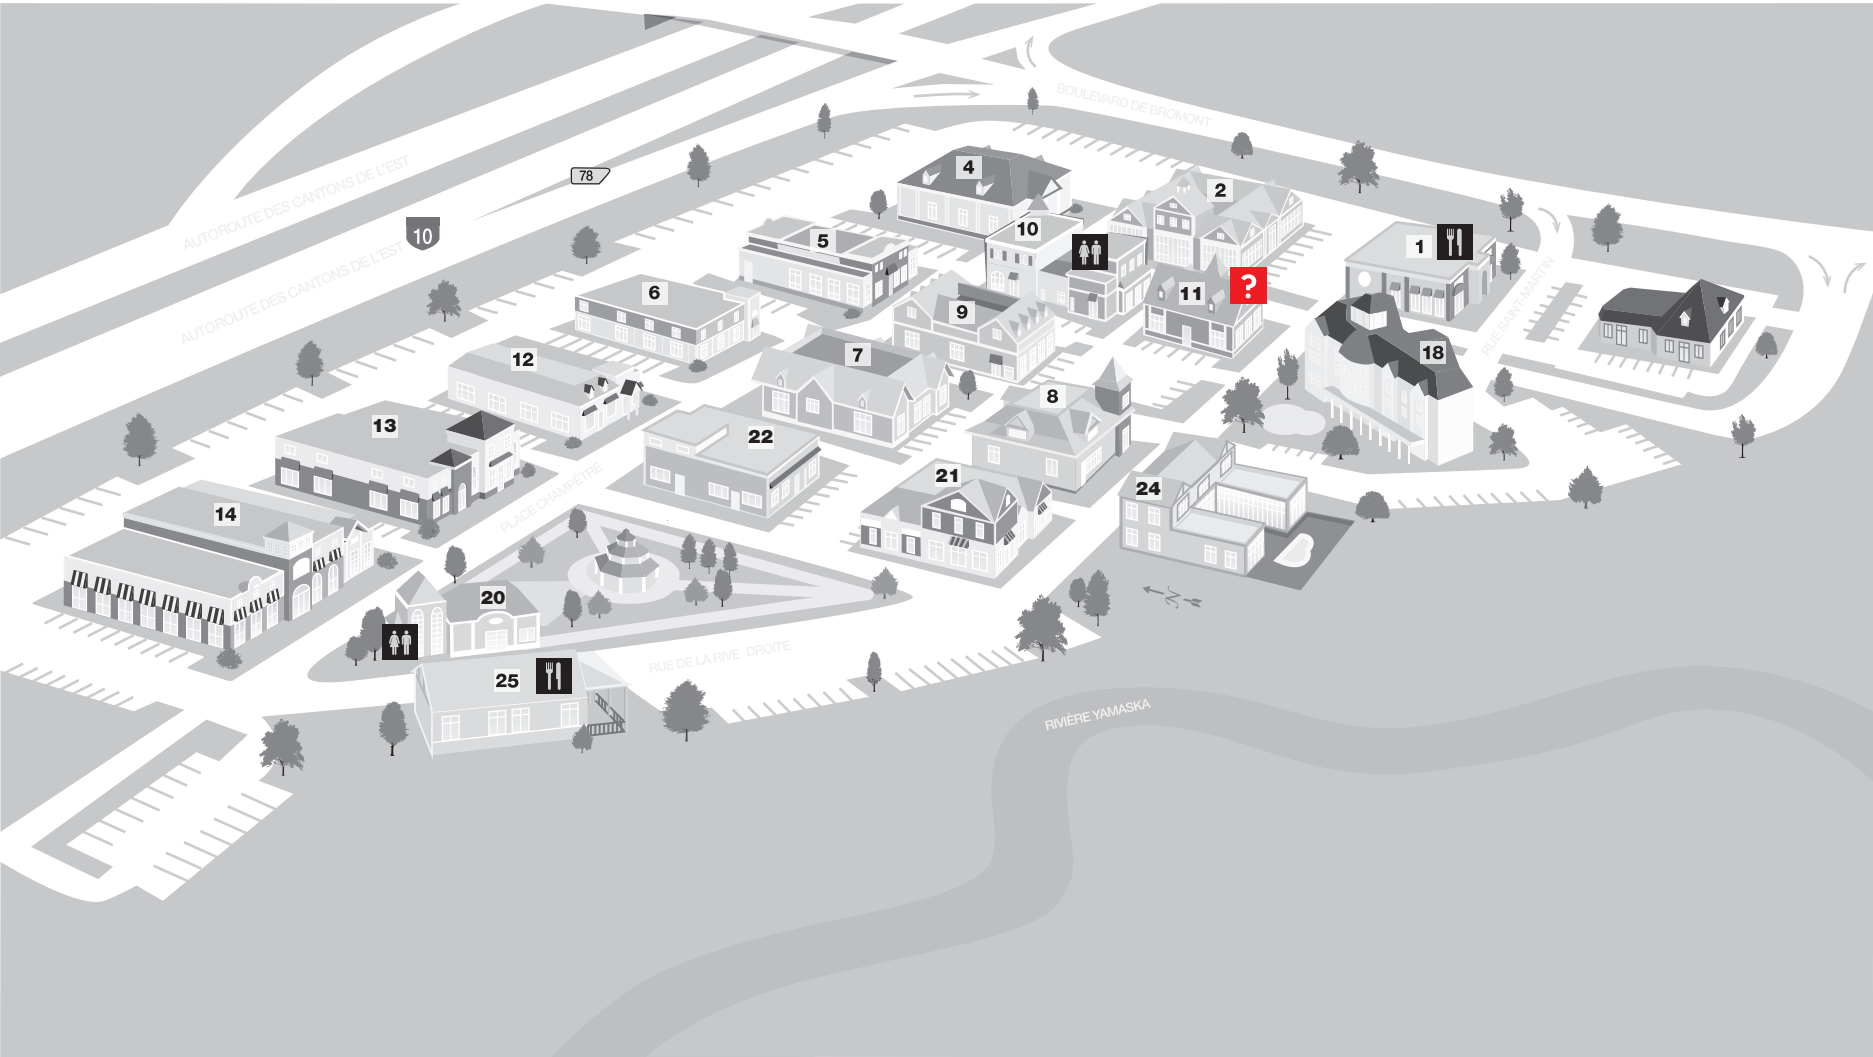

# FACTORERIES **Tanger**<sup>®</sup>

BROMONT

## SERVICE LEGEND

-  POINT DE SERVICE
-  RESTAURANT
-  RESTROOMS

Store Name	Suite	Phone
Aldo	11-100	(450) 534-0731
Ardene	9-300	(450) 574-8331
Atmosphere	6-100	(450) 534-0764
Bikini Village	9-200	(450) 534-3351
Bombay	22-100	(450) 534-0611
Buffalo David Bitton	9-100	(450) 534-1033
Carter's   OshKosh	21-100	(450) 534-3053
East Side Marios	1-100	(450) 534-0947
Ella	7-300	(450) 534-0999
Empire	14-200	(450) 534-0666
Fig Clothing	5-100	(450) 534-0222
Garage	7-100	(450) 534-0815
GUESS Factory Store	12-200	(450) 534-2290
Jacob	5-200	(450) 534-4040
La Vie en Rose	10-100	(450) 534-0551
Laura	2-100	(450) 534-5551
Le Chateau	12-100	(450) 534-1070
M/2	14-100	(450) 534-0112
Macintosh Pub	25-100	(450) 534-3044
Mexx	2-200	(450) 534-2159
Point Zero	22-200	(450) 534-0089
Puma Outlet	21-200	(450) 534-4462
Reebok	8-100	(450) 534-4291
St. Martin Bromont Hotel	18 - 100	(450) 534-0044
Stokes	10-200	(450) 534-3264
Tommy Hilfiger	4-100	(450) 534-2389
Urban Planet	13-100	(450) 534-3445